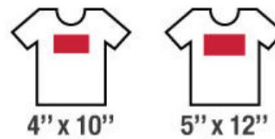

SDPE T-SHIRT PRICING

BLANK T-SHIRT PRICING

DTF *NO MINIMUM REQUIRED **(S) = Sleeve Print / *(B) = Back Print*

DTF PRINT ONLY	ADD. PLACEMENT	SIZES
\$8.99	\$2.99 (S) \$5.99 (B)	SMALL
\$10.99	\$2.99 (S) \$5.99 (B)	HORIZONTAL
\$12.99	\$2.99 (S) \$5.99 (B)	MEDIUM
\$14.99	\$2.99 (S) \$5.99 (B)	LARGE

DISCOUNT	SHIRTS
2%	25-50
3%	50-75
4%	75-100
5%	100 or more

DTF TRANSFERS MIN \$25	SINGLE SHEETS MIN \$25
\$0.035 per sq. inch	Price varies per sheet
UV TRANSFERS MIN \$25	BULK SHEETS
\$0.055 per sq. inch	\$0.017 per sq. inch

PRINT SIZE

Small

Horizontal

Medium

Large