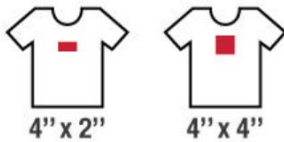

SDPE T-SHIRT PRICING

BLANK T-SHIRT PRICING

DTF *NO MINIMUM REQUIRED   **(S) = Sleeve Print / *(B) = Back Print*

DTF PRINT ONLY	ADD. PLACEMENT	SIZES
$8.99	$2.99 (S) | $5.99 (B)	SMALL
$10.99	$2.99 (S) | $5.99 (B)	HORIZONTAL
$12.99	$2.99 (S) | $5.99 (B)	MEDIUM
$14.99	$2.99 (S) | $5.99 (B)	LARGE

DTG PRINTING ONLY (12 MINIMUM REQUIRED)
$13.99 (12) | $11.99 (24) | $9.99 (36) | $7.99 (48)
$15.99 (12) | $13.99 (24) | $11.99 (36) | $9.99 (48)
$17.99 (12) | $15.99 (24) | $13.99 (36) | $11.99 (48)
$19.99 (12) | $17.99 (24) | $15.99 (36) | $13.99 (48)

DISCOUNT	SHIRTS
2%	25-50
3%	50-75
4%	75-100
5%	100 or more

DTF TRANSFERS MIN $25	SINGLE SHEETS MIN $25
$0.035 per sq. inch	Price varies per sheet
UV TRANSFERS MIN $25	BULK SHEETS
$0.055 per sq. inch	$0.017 per sq. inch

PRINT SIZE

Small